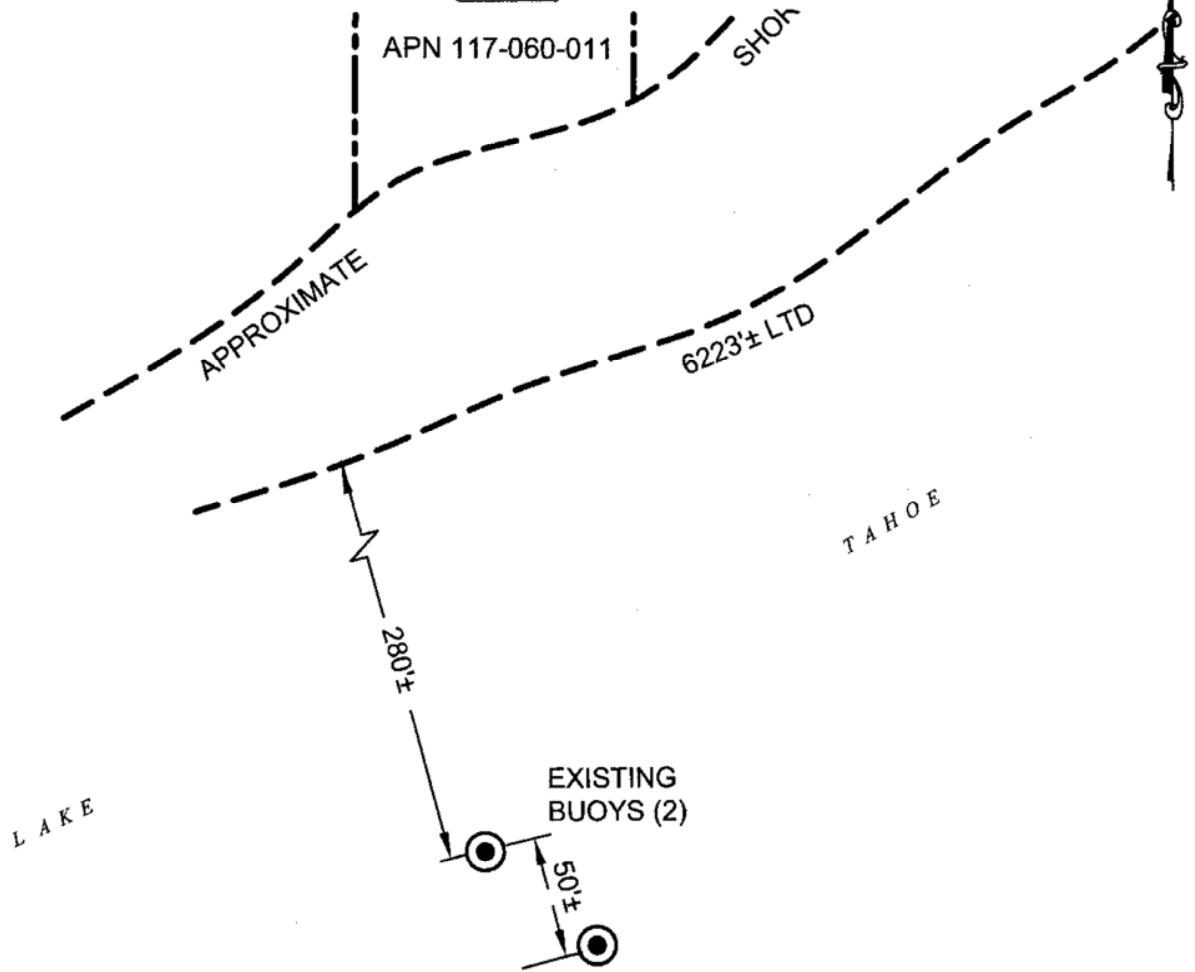

NO SCALE

SITE

6480 N LAKE BLVD., TAHOE VISTA

NO SCALE

LOCATION

MAP SOURCE: USGS QUAD

This Exhibit is solely for purposes of generally defining the lease premises, is based on unverified information provided by the Lessee or other parties and is not intended to be, nor shall it be construed as, a waiver or limitation of any State interest in the subject or any other property.

Exhibit A

PRC 8226.9
 PHILLIPS
 APN 117-060-011
 GENERAL LEASE
 RECREATIONAL PIER LEASE
 PLACER COUNTY