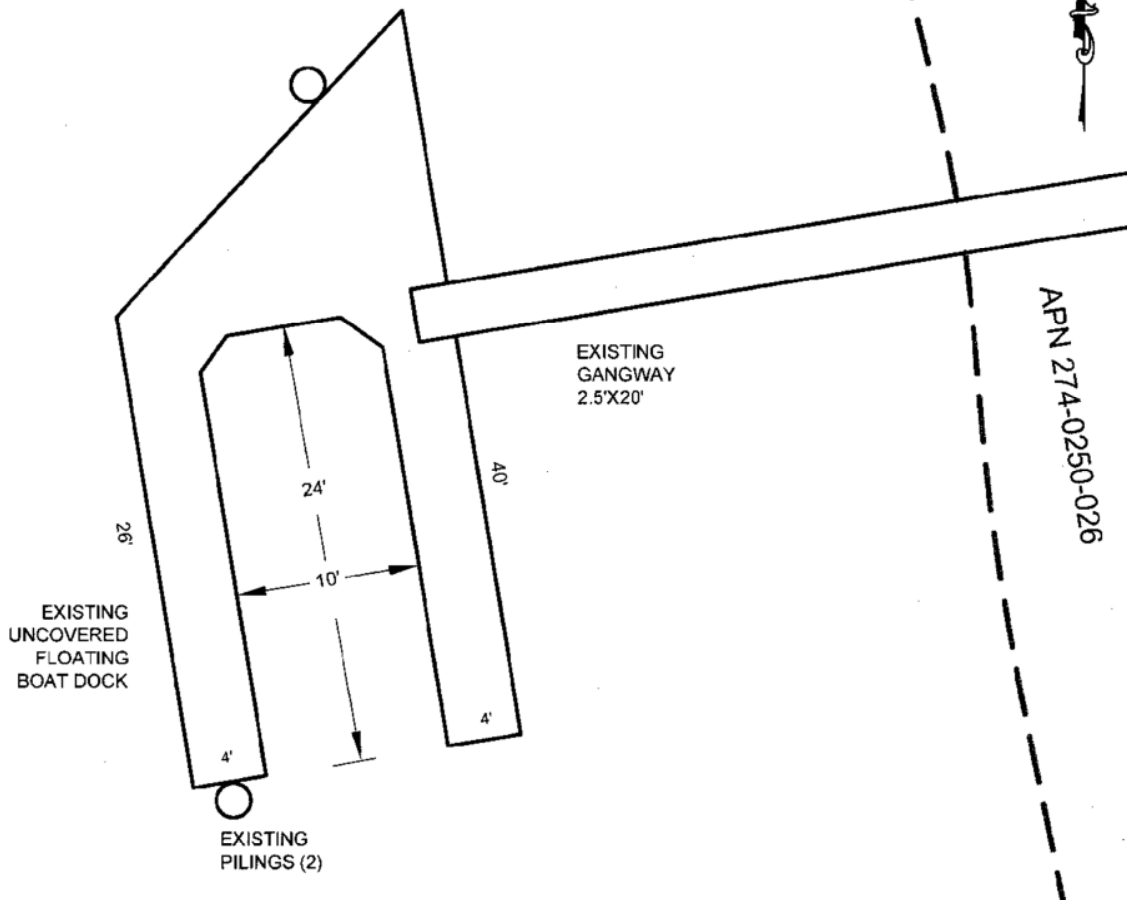

NO SCALE

SITE

SACRAMENTO RIVER

2517 GARDEN HIGHWAY, SACRAMENTO RIVER

NO SCALE

LOCATION

MAP SOURCE: USGS QUAD

Exhibit A

PRC 5178.9
 FRAULOB
 APN 274-0250-026
 RECREATIONL PIER LEASE
 SACRAMENTO COUNTY

This Exhibit is solely for purposes of generally defining the lease premises, is based on unverified information provided by the Lessee or other parties and is not intended to be, nor shall it be construed as, a waiver or limitation of any State interest in the subject or any other property.