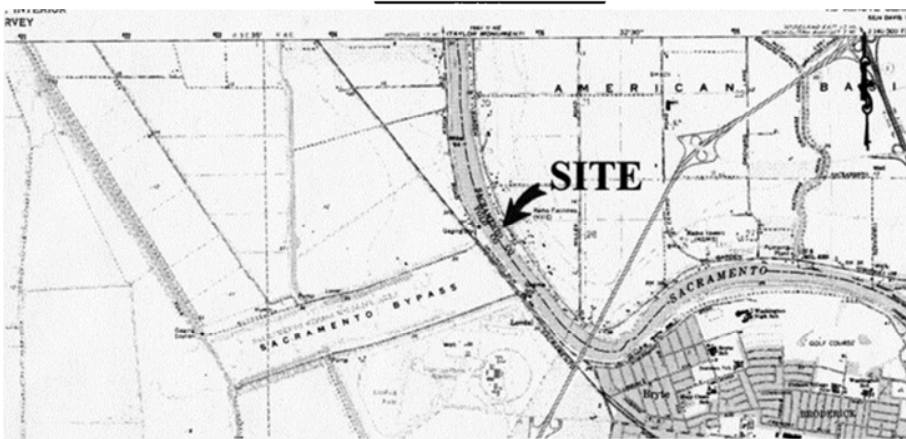

NO SCALE

SITE

SACRAMENTO RIVER

2517 GARDEN HIGHWAY, SACRAMENTO RIVER

NO SCALE

LOCATION

MAP SOURCE: USGS QUAD

Exhibit A

PRC 5178.9
 FRAULOB
 APN 274-0250-026
 RECREATIONL PIER LEASE
 SACRAMENTO COUNTY

This Exhibit is solely for purposes of generally defining the lease premises, is based on unverified information provided by the Lessee or other parties and is not intended to be, nor shall it be construed as, a waiver or limitation of any State interest in the subject or any other property.