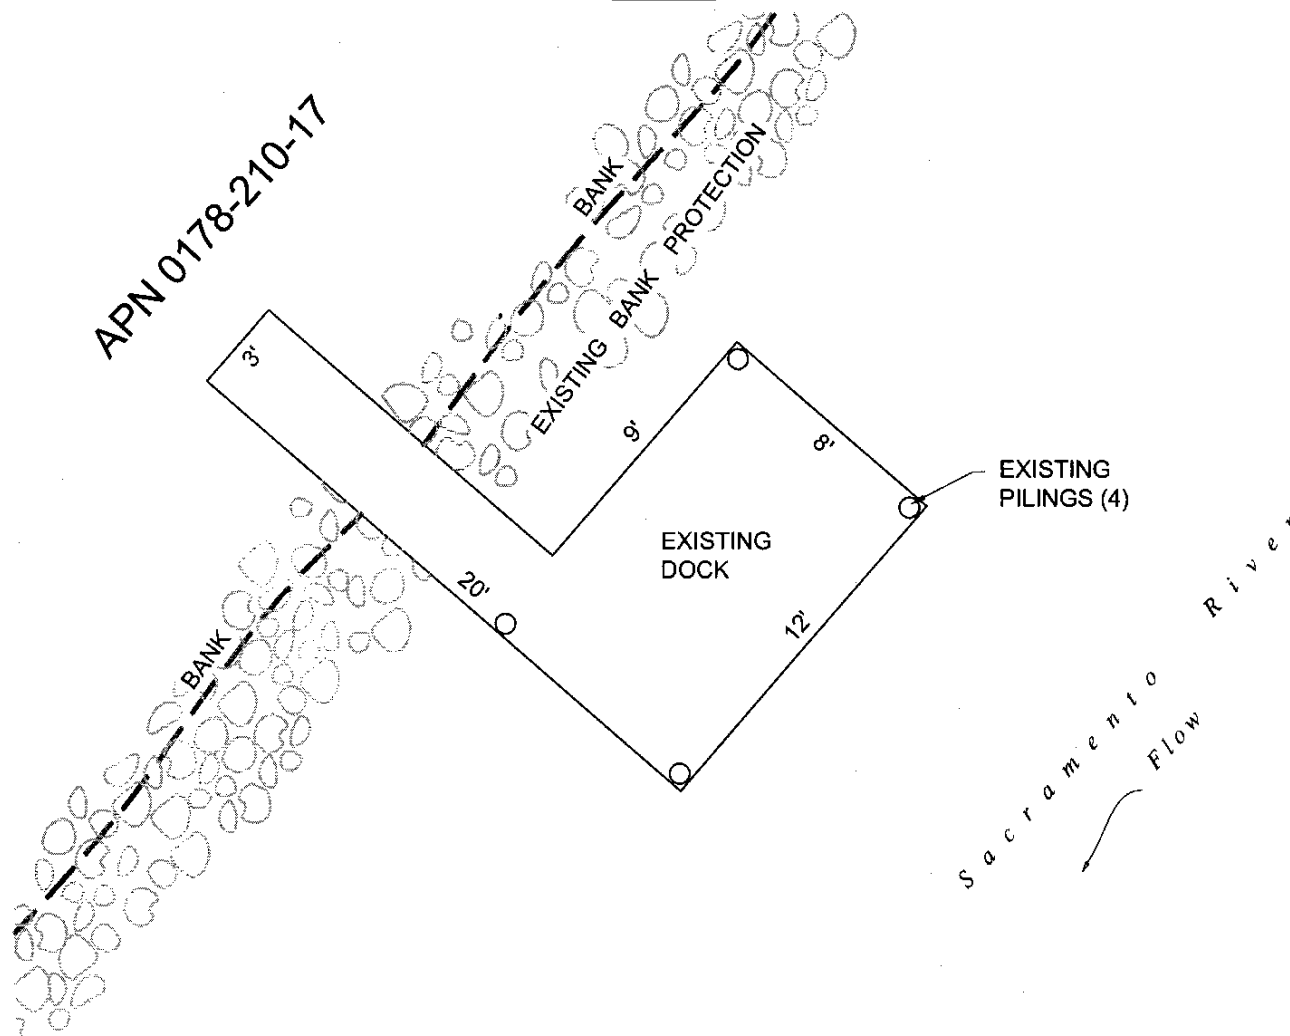

NO SCALE

### SITE

425 RIVER ROAD, RIO VISTA

NO SCALE

### LOCATION

MAP SOURCE: USGS QUAD

### **Exhibit A**

WP 5744.9  
 JOHNSTON TRUST  
 APN 0178-210-17  
 GENERAL LEASE  
 RECREATIONAL &  
 PROTECTIVE STRUCTURE USE  
 SOLANO COUNTY

MJJ 12/09

This Exhibit is solely for purposes of generally defining the lease premises, is based on unverified information provided by the Lessee or other parties and is not intended to be, nor shall it be construed as, a waiver or limitation of any State interest in the subject or any other property.