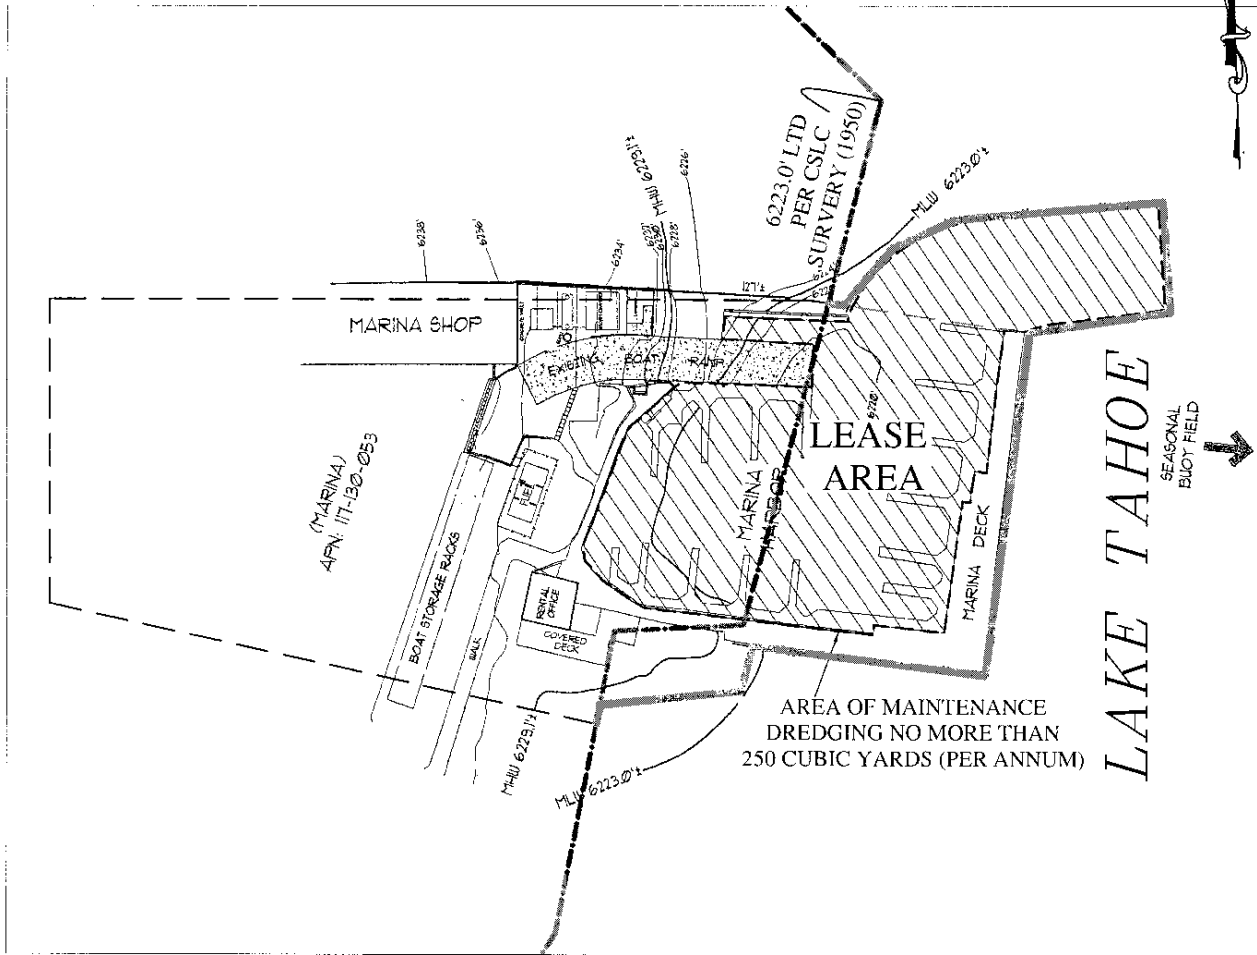

NO SCALE

SITE

7360 North Lake Boulevard, Tahoe Vista

NO SCALE

LOCATION

MAP SOURCE: USGS QUAD

Exhibit A

PRC 7205.9
 WALSH FAMILY LLC
 APN 117-130-053
 DREDGING LEASE
 PLACER COUNTY

This Exhibit is solely for purposes of generally defining the lease premises, is based on unverified information provided by the Lessee or other parties and is not intended to be, nor shall it be construed as, a waiver or limitation of any State interest in the subject or any other property.