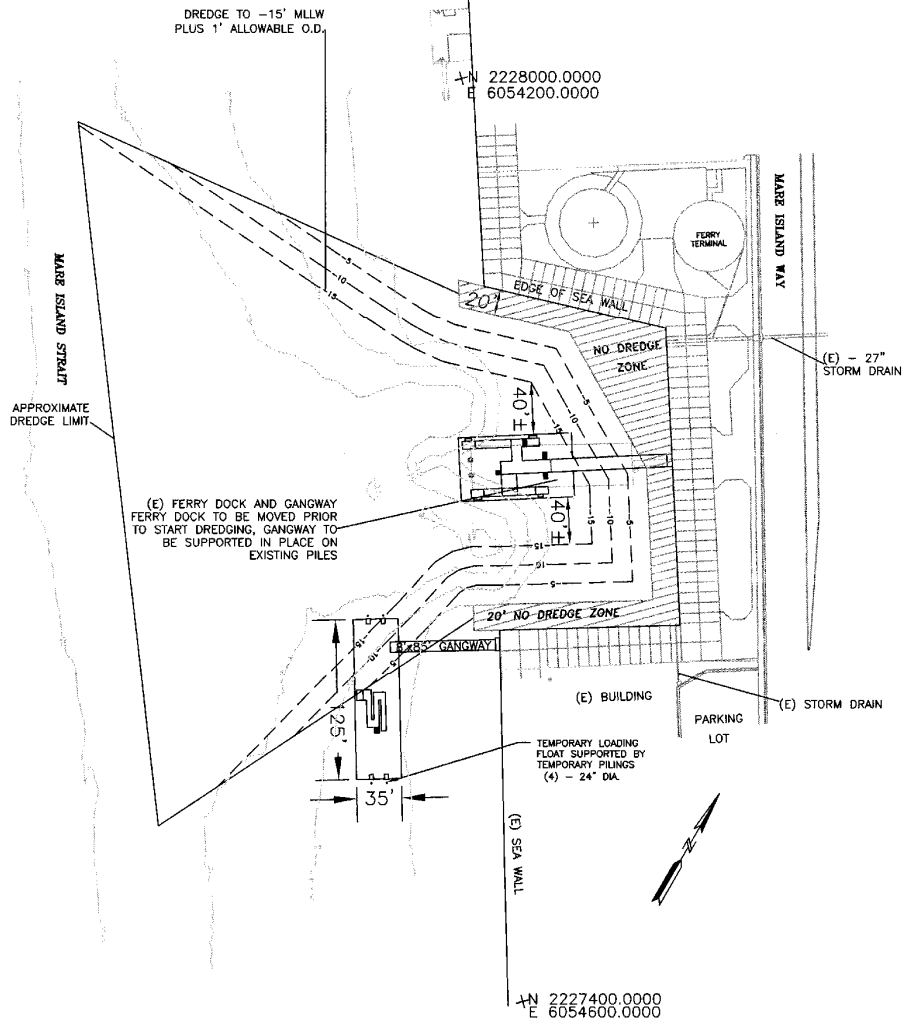

SITE

LOCATION

MAP SOURCE: USGS

EXHIBIT A APPLICATION FOR DREDGING CITY OF VALLEJO PRC 7019.9 MARE ISLAND STRAIT SOLANO COUNTY

This exhibit is solely for purposes of generally defining the lease premises, is based on unverified information provided by the Lessee or other parties, and is not intended to be, nor shall it be construed as a waiver or limitation of any State interest in the subject or any other property.