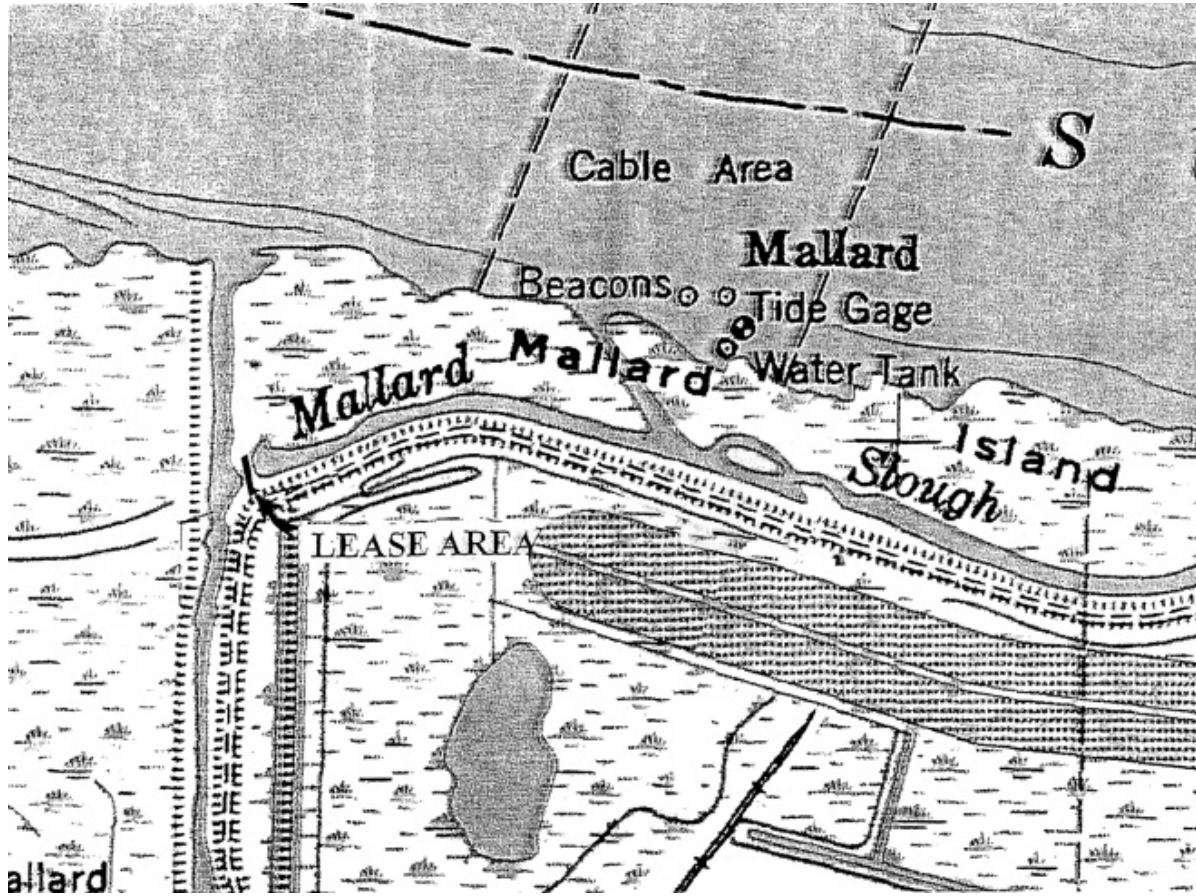

NO SCALE

SITE

RIO DELTA RESOURCES
LEASE, ACROSS MALLARD SLOUGH

NO SCALE

LOCATION

Exhibit A
PRC 8546.1
RIO DELTA RESOURCES
CONTRA COSTA
COUNTY

This Exhibit is solely for purposes of generally defining the lease premises, is based on unverified information provided by the Lessee or other parties and is not intended to be, nor shall it be construed as, a waiver or limitation of any State interest in the subject or any other property. MAP SOURCE: USGS QUAD