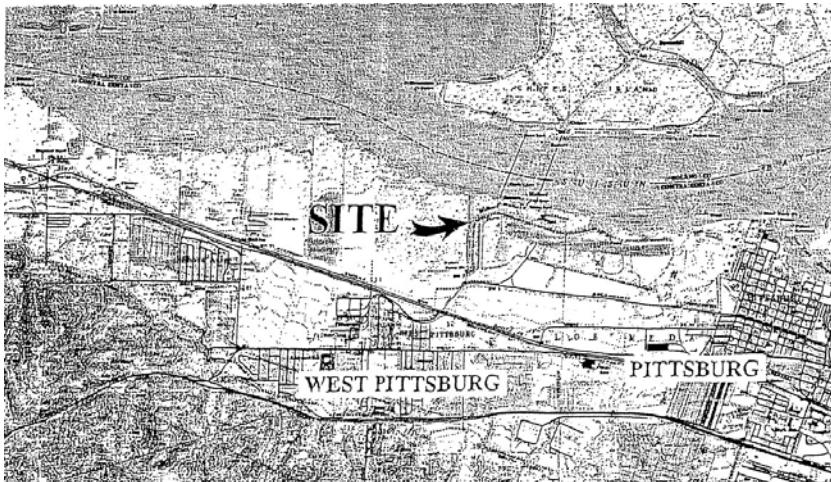

NO SCALE

SITE

RIO DELTA RESOURCES
LEASE, ACROSS MALLARD SLOUGH

NO SCALE

LOCATION

Exhibit A
PRC 8546.1
RIO DELTA RESOURCES
CONTRA COSTA
COUNTY

This Exhibit is solely for purposes of generally defining the lease premises, is based on unverified information provided by the Lessee or other parties and is not intended to be, nor shall it be construed as, a waiver or limitation of any State interest in the subject or any other property. MAP SOURCE: USGS QUAD