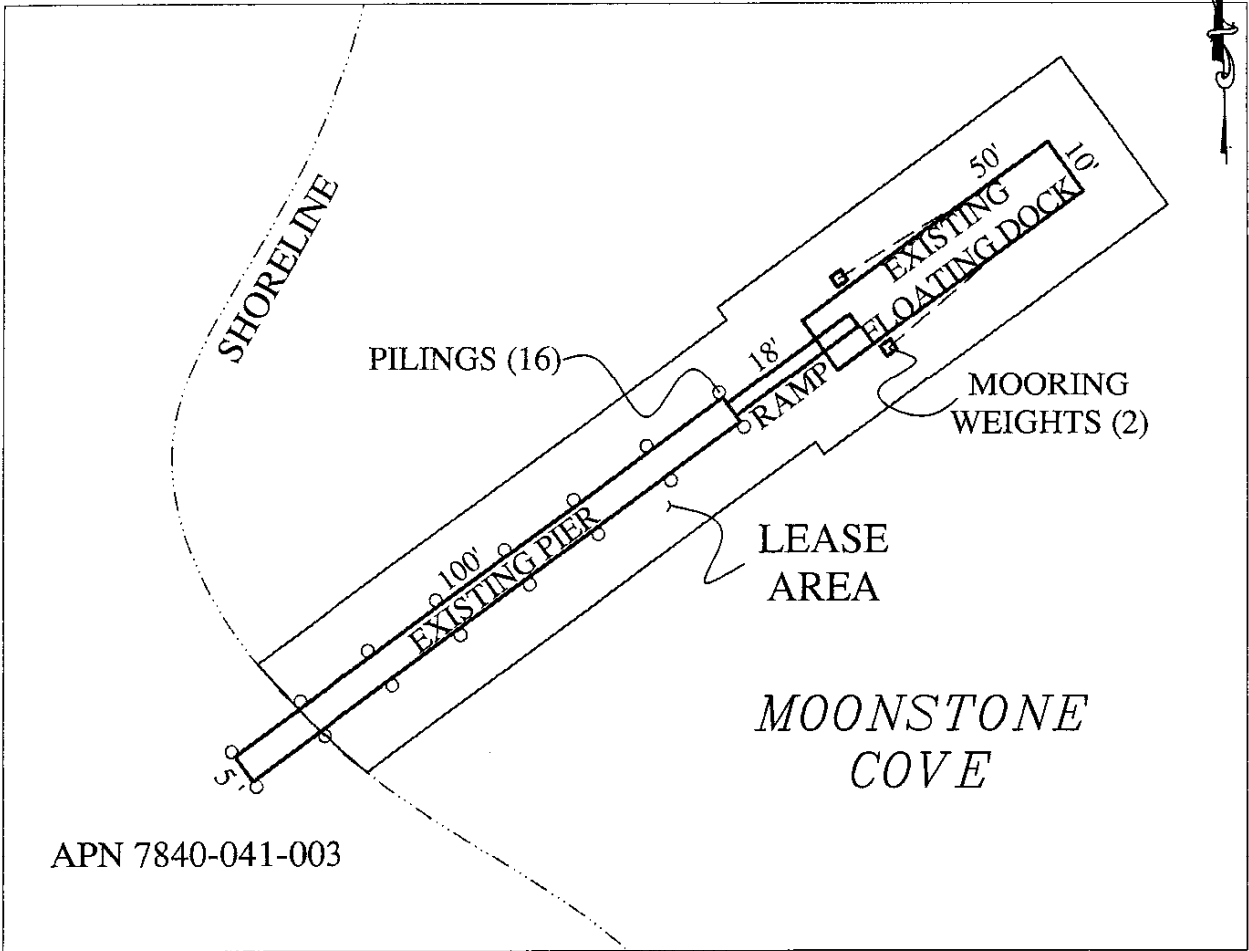

NO SCALE

SITE

Moonstone Cove, Santa Catalina Island

NO SCALE

LOCATION

MAP SOURCE: USGS QUAD

Exhibit A

WP 6411
 NEWPORT HARBOR YACHT CLUB
 APN 7840-041-003
 GENERAL LEASE
 RECREATIONAL USE
 LOS ANGELES COUNTY

This Exhibit is solely for purposes of generally defining the lease premises, is based on unverified information provided by the Lessee or other parties and is not intended to be, nor shall it be construed as, a waiver or limitation of any State interest in the subject or any other property.