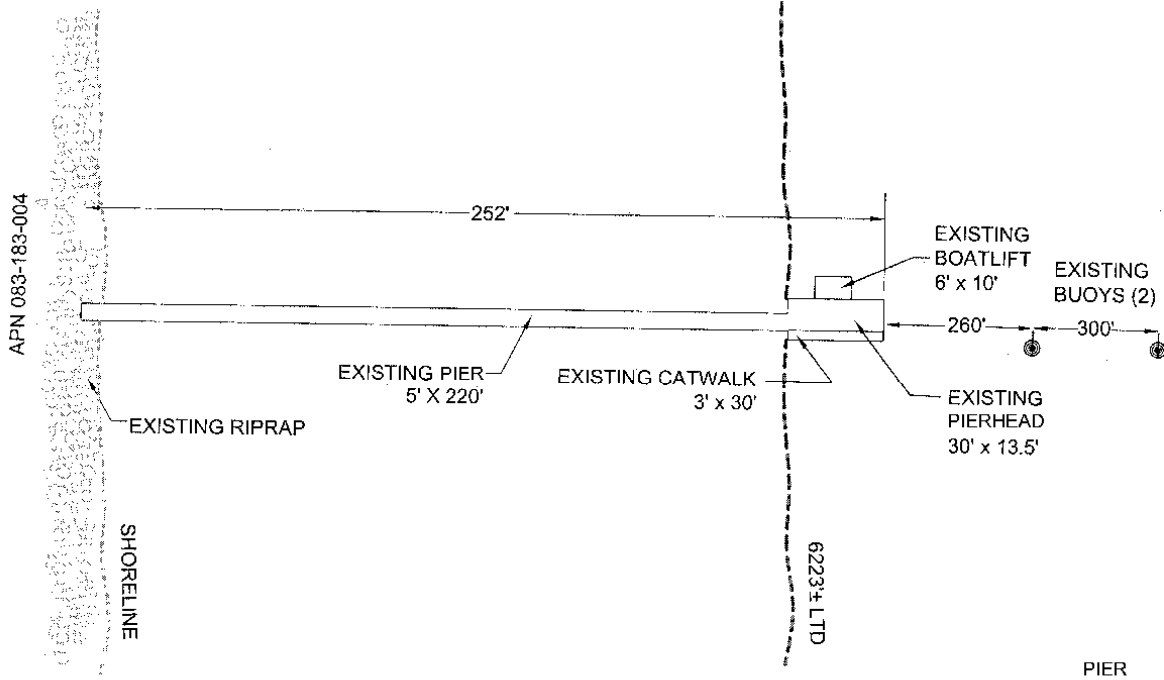

NO SCALE

SITE

1040 WEST LAKE BLVD., NEAR TAHOE CITY

NO SCALE

LOCATION

Exhibit A

PRC 6937.1
 MSM TAHOE PROPERTIES LLC
 APN 083-183-004
 GENERAL LEASE
 RECREATIONAL USE
 PLACER COUNTY

This Exhibit is solely for purposes of generally defining the lease premises, is based on unverified information provided by the Lessee or other parties and is not intended to be, nor shall it be construed as, a waiver or limitation of any State interest in the subject or any other property.