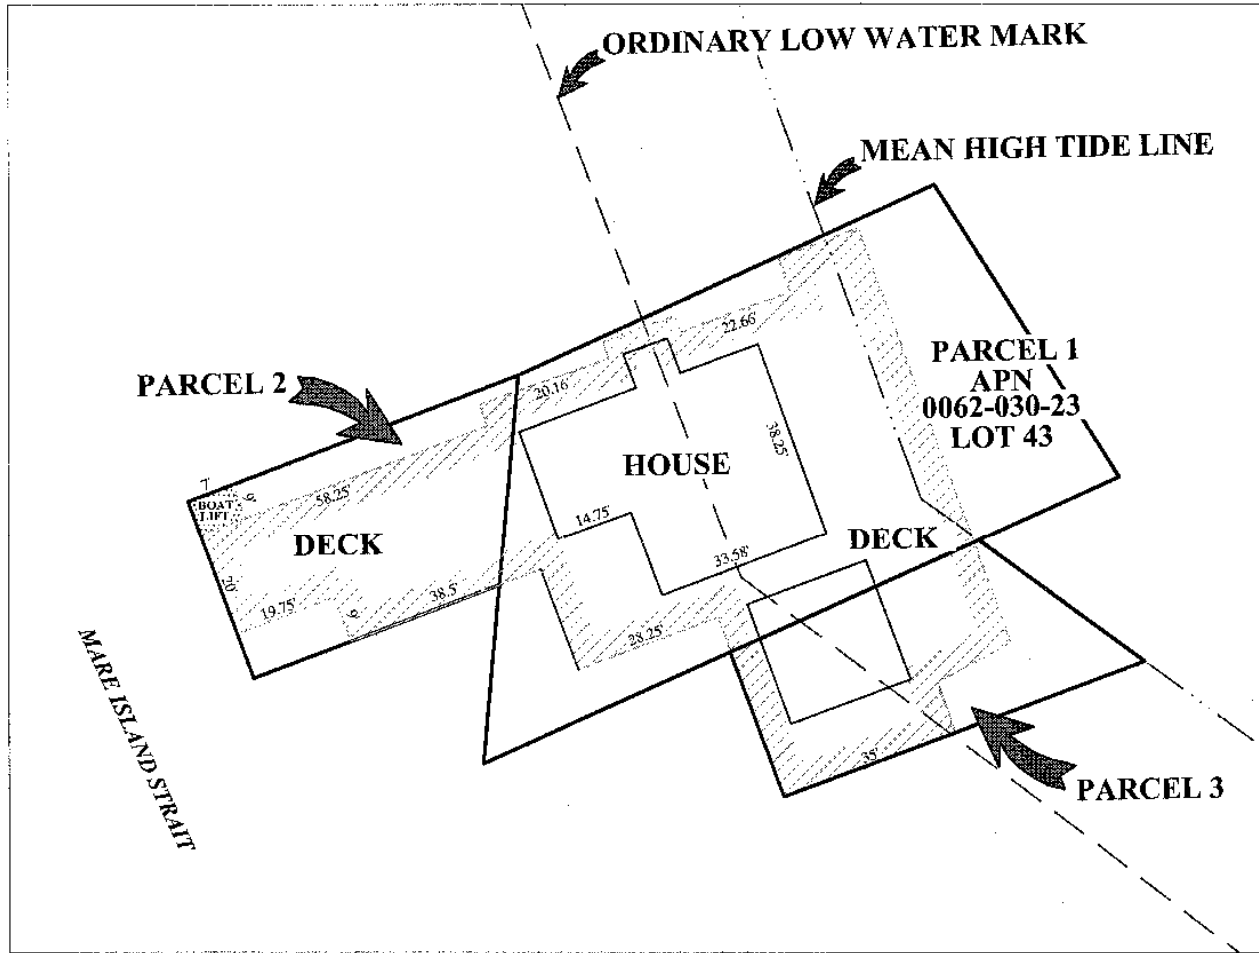

NO SCALE

SITE

39 SANDY BEACH ROAD, VALLEJO, CA
MARE ISLAND STRAIT, SOLANO COUNTY

NO SCALE

LOCATION

MAP SOURCE: USGS QUAD

Exhibit A

WP 5925.1

McINERNEY

APN 0062-030-23

GENERAL LEASE
RECREATIONAL AND
RESIDENTIAL USE
SOLANO COUNTY

HUSTEAD 1/16/2007

This Exhibit is solely for purposes of generally defining the lease premises, is based on unverified information provided by the Lessee or other parties and is not intended to be, nor shall it be construed as, a waiver or limitation of any State interest in the subject or any other property.