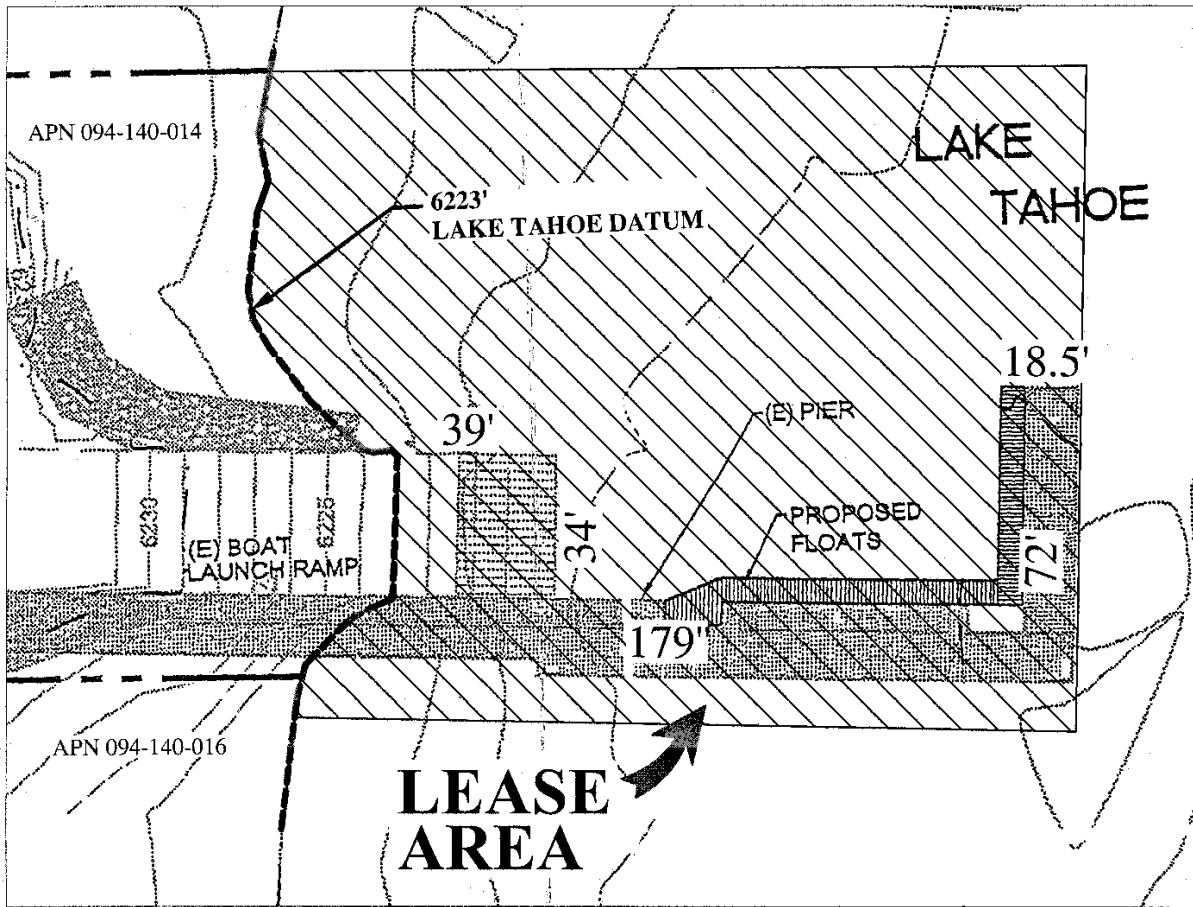

NO SCALE

SITE

2500 LAKE FOREST ROAD, NEAR TAHOE CITY

NO SCALE

LOCATION

MAP SOURCE: USGS QUAD

Exhibit A

WP 2754
 TAHOE CITY PUBLIC
 UTILITY DISTRICT
 APN 094-140-014
 GENERAL LEASE
 PUBLIC AGENCY USE
 PLACER COUNTY

This Exhibit is solely for purposes of generally defining the lease premises, is based on unverified information provided by the Lessee or other parties and is not intended to be, nor shall it be construed as, a waiver or limitation of any State interest in the subject or any other property.