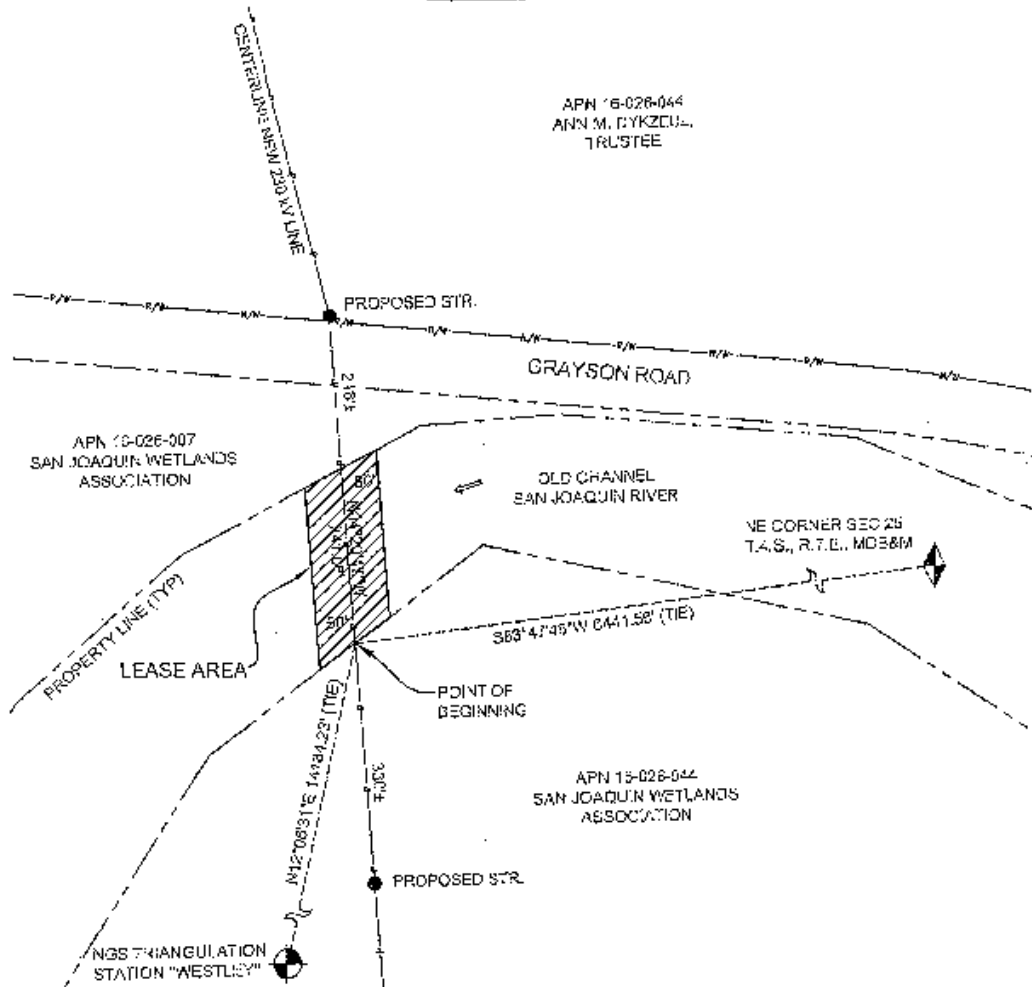

NO SCALE

SITE

MODESTO IRRIGATION DISTRICT

NO SCALE

LOCATION

Exhibit A
 PRC 8771.9
 MODESTO I. D.
 GENERAL LEASE
 PUBLIC AGENCY USE
 SAN JOAQUIN RIVER
 SAN JOAQUIN COUNTY

TAK 05/02

This Exhibit is solely for purposes of generally defining the lease premises, is based on unverified information provided by the Lessee or other parties and is not intended to be, nor shall it be construed as, a waiver or limitation of any State interest in the subject or any other property.