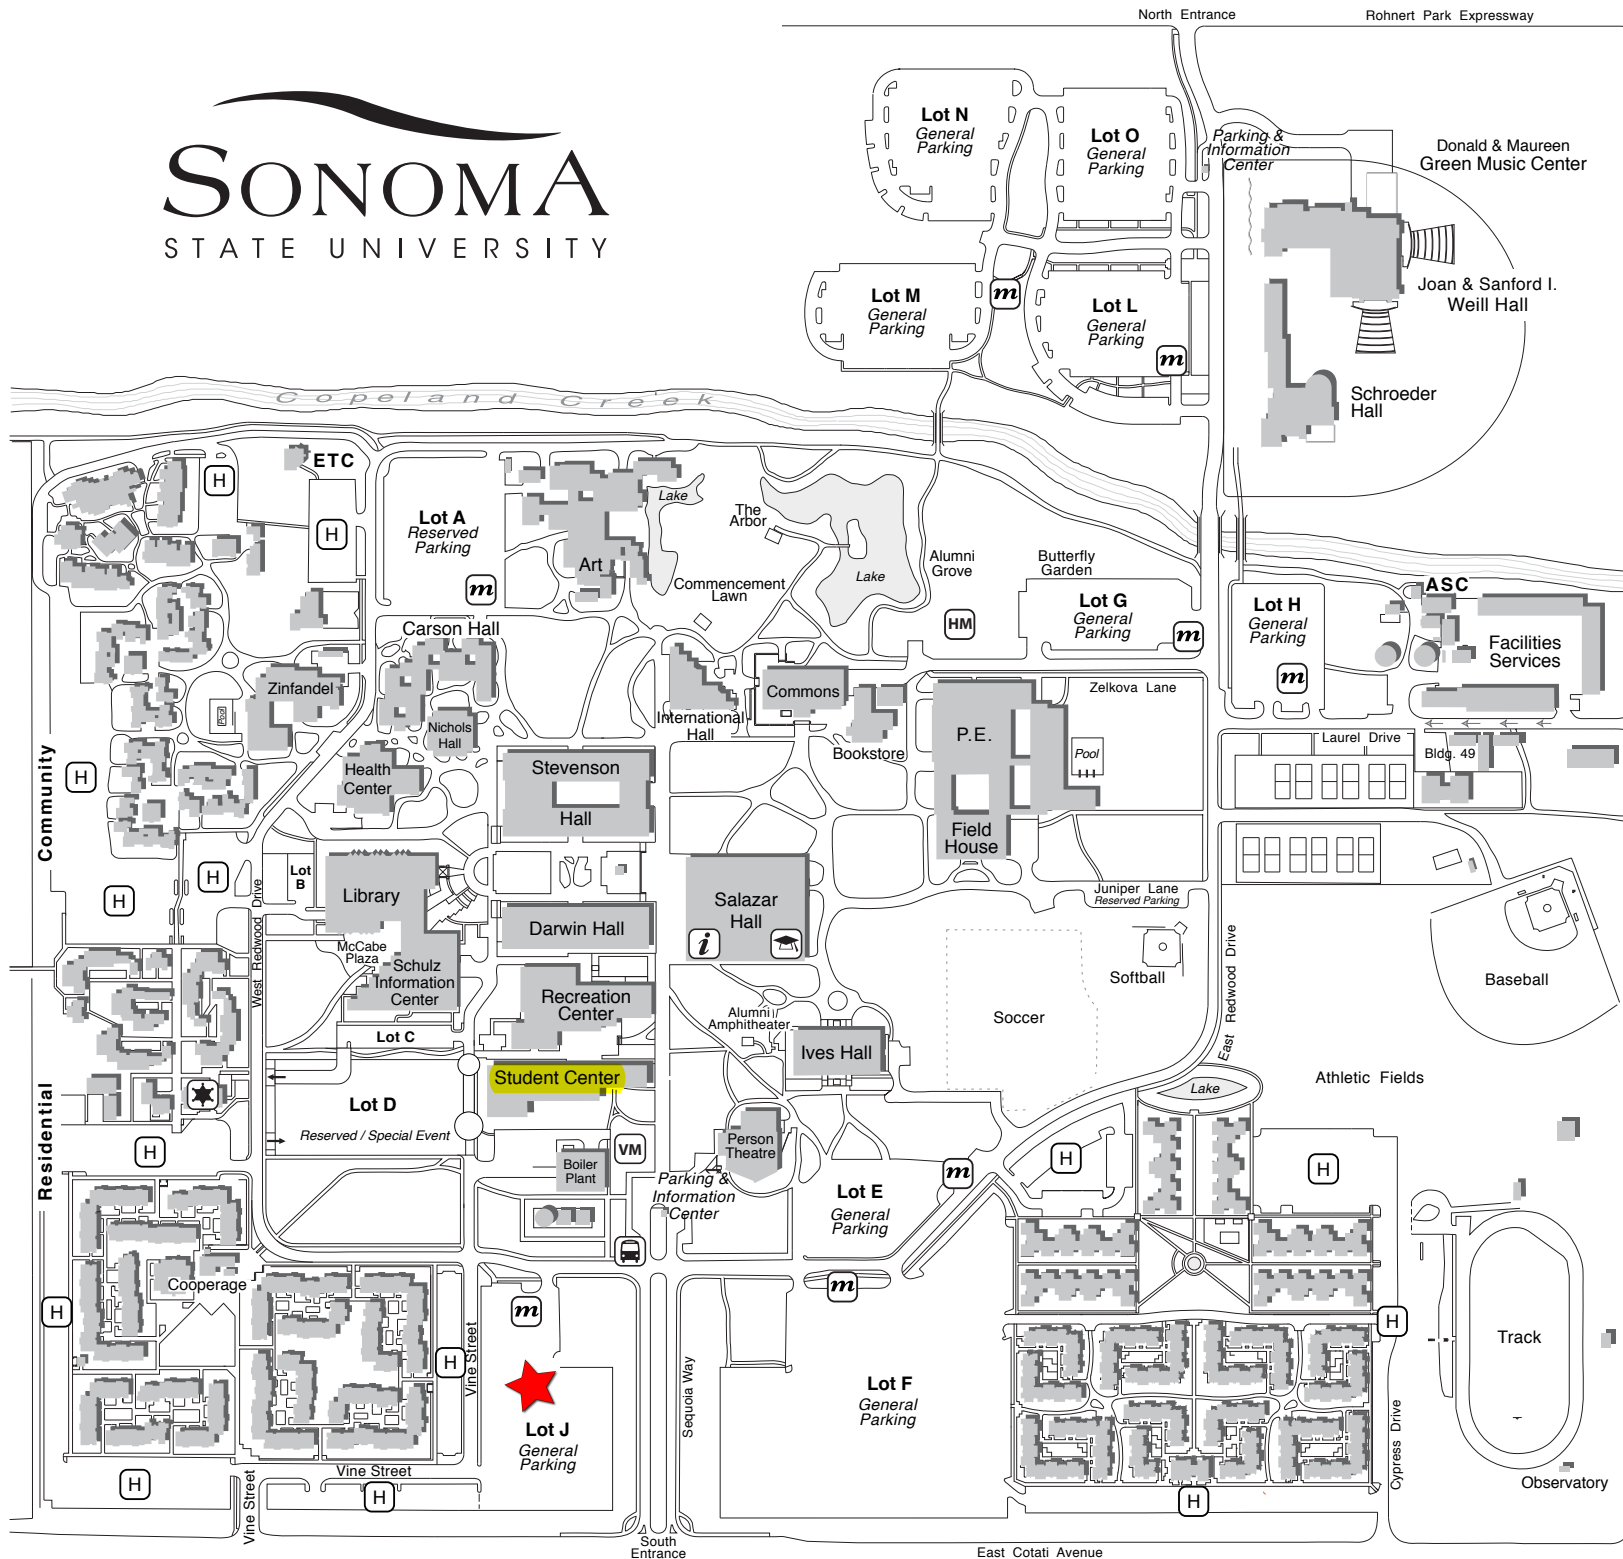

SONOMA

STATE UNIVERSITY

Campus Map

 **Police & Parking Services**
707 664-4444 / Police Bldg.
for emergencies, dial 911

ASC Anthropological Studies Center

ETC Environmental Technology Center

 Parking Permit Meter

 Residence Hall Parking

 Bus Stop

 Technology High School

 Campus Tours

 Vietnam Veterans' Memorial

 Holocaust & Genocide Memorial Grove